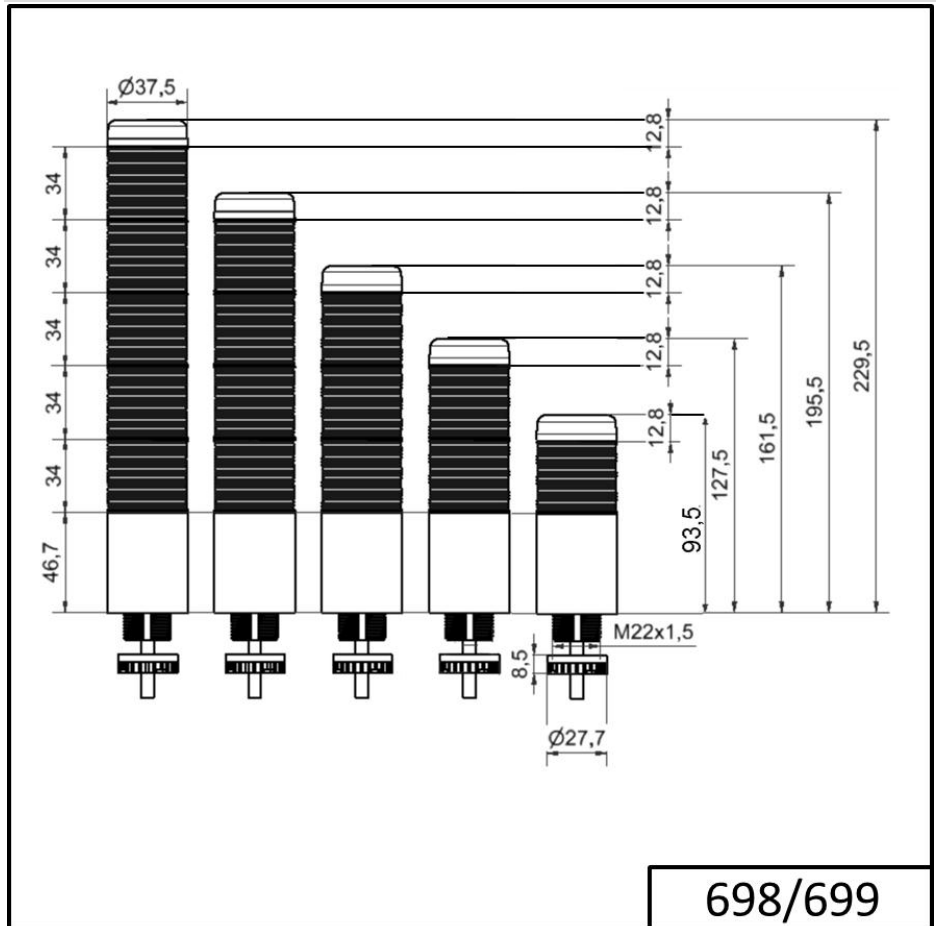

Completely pre-assembled Signal Towers / KOMPAKT 37
K37cl sr cable EM Pulse tone 24VAC/DC BU

DRAWING

! For additional installation and mounting information, refer to the appropriate user guide at www.werma.com. This printed copy is for information only and is subject to alteration.